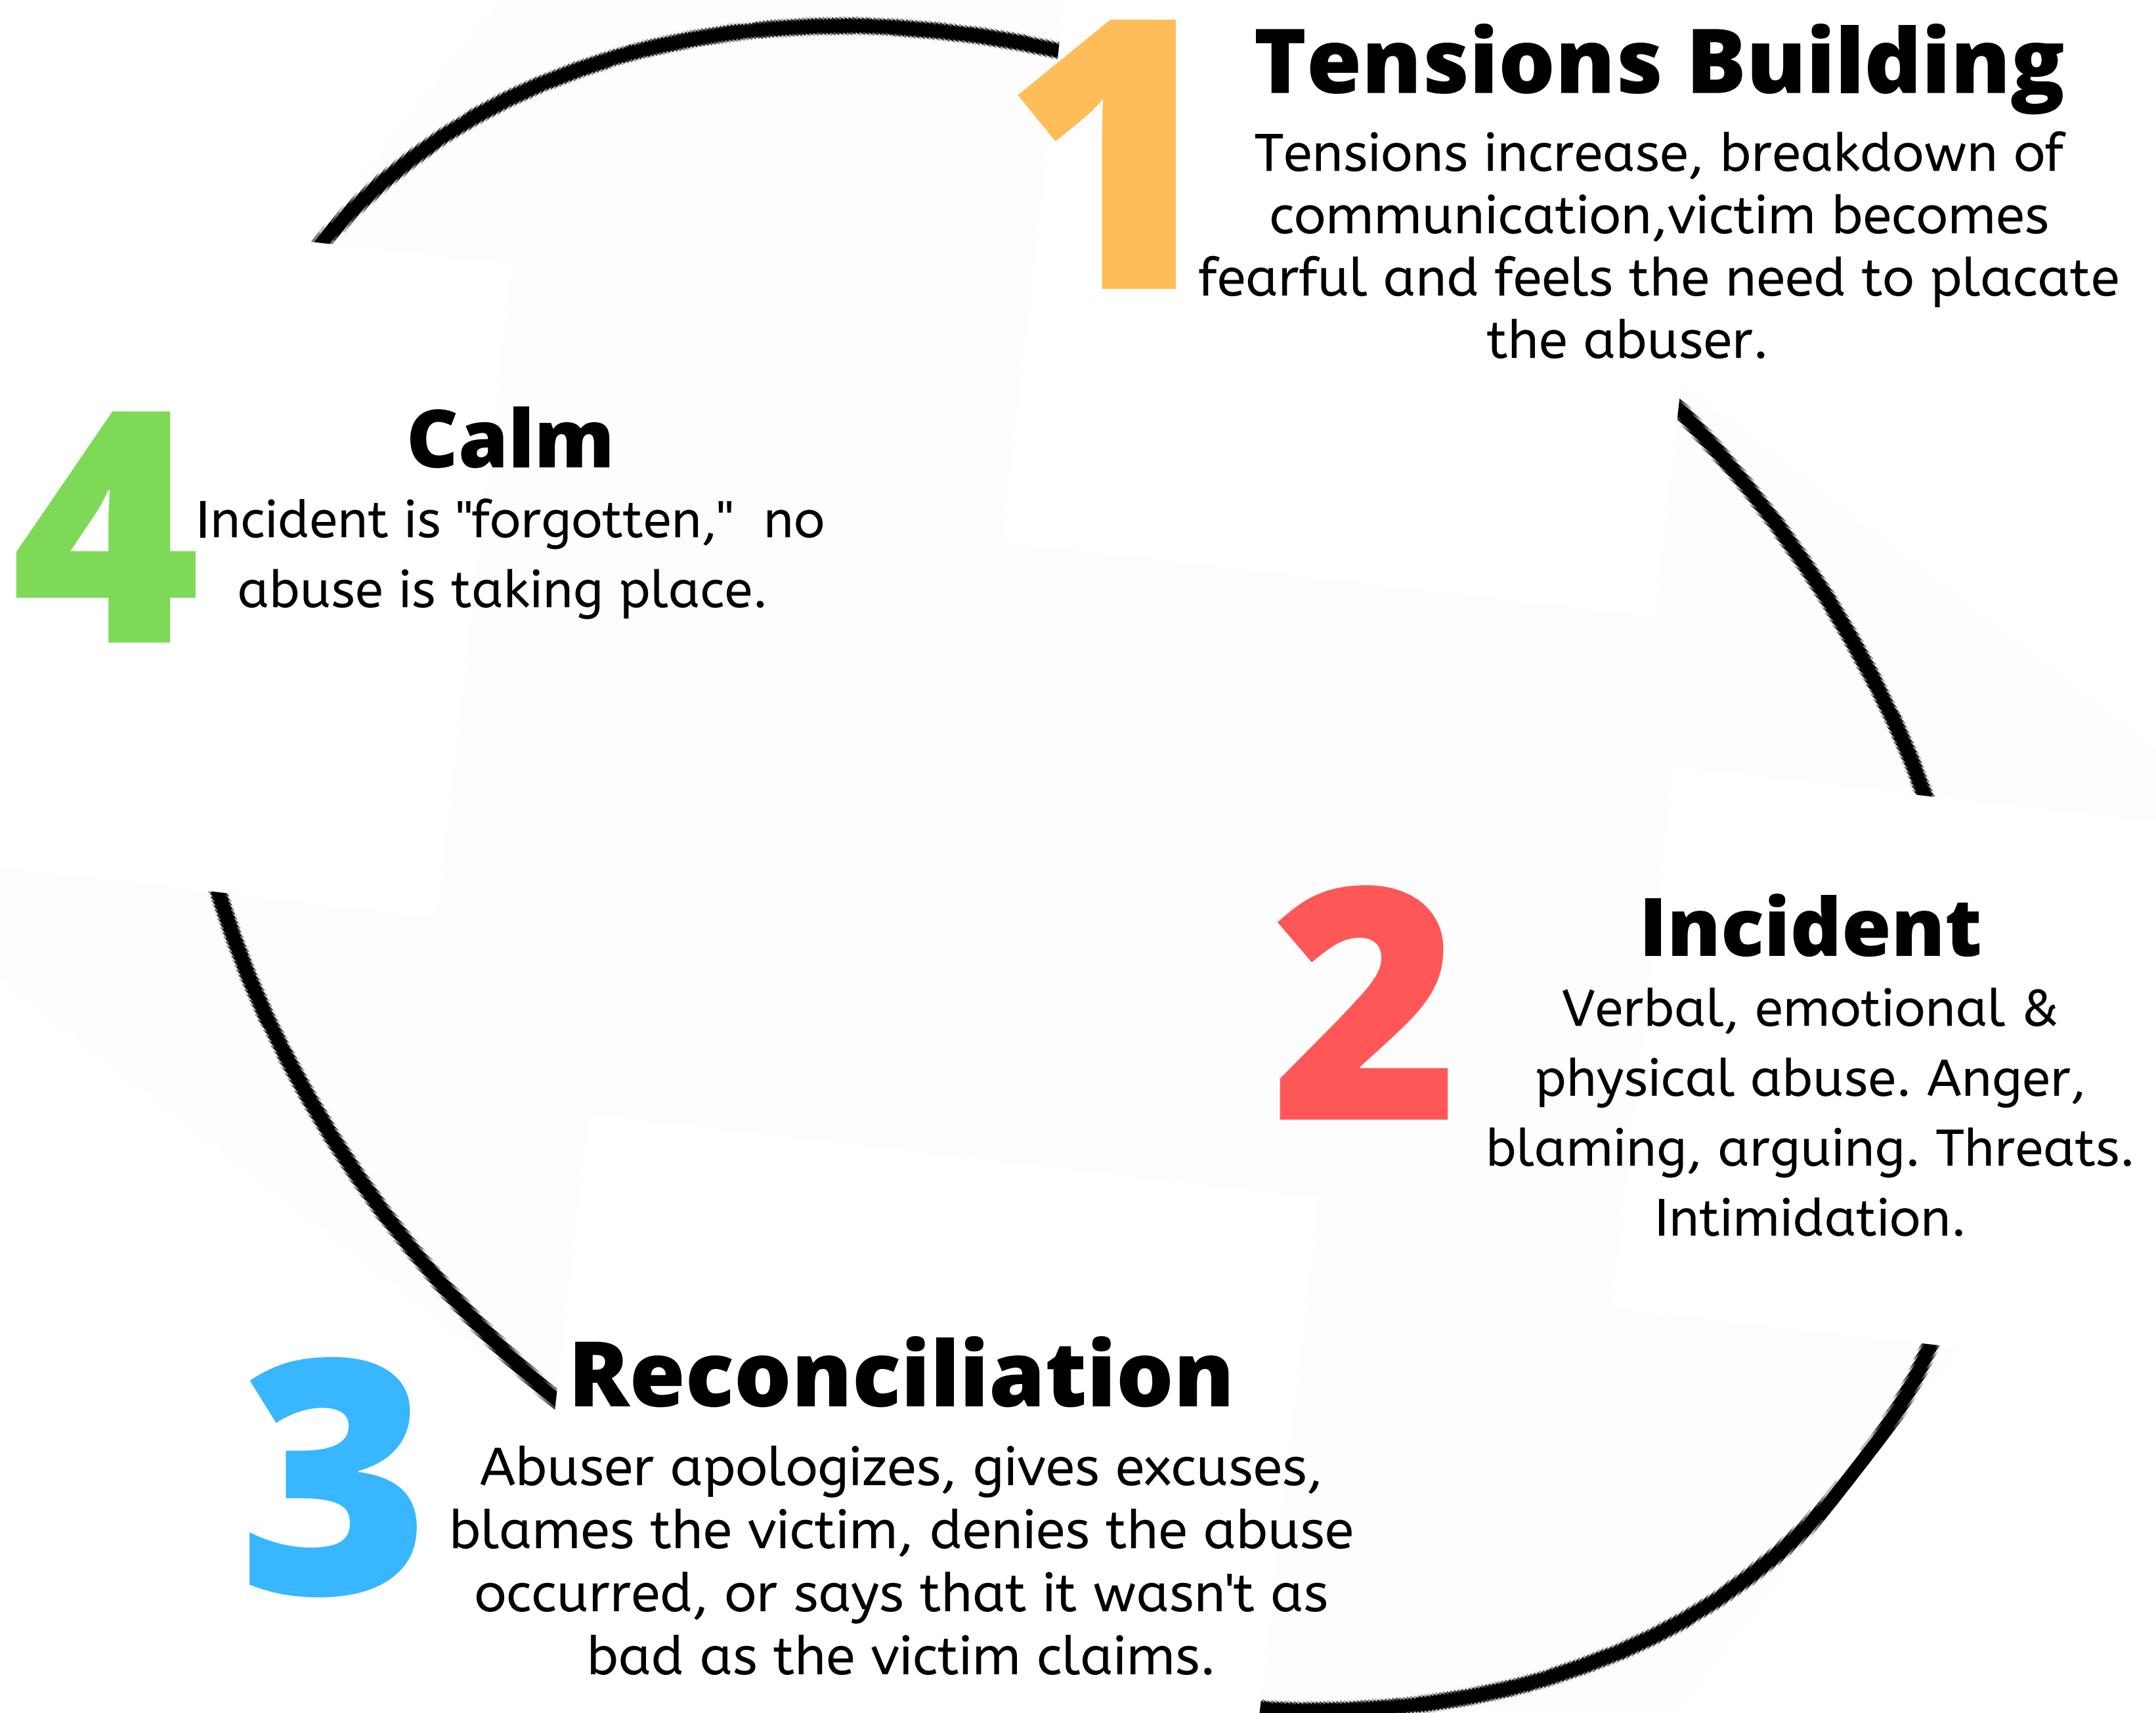

HOPE'S  
DOOR

Embracing Life Free  
From Domestic Abuse

# Cycle of Abuse

**Hope's Door**  
**Free and Confidential**  
**24-hour Hotline (888) 438-8700**